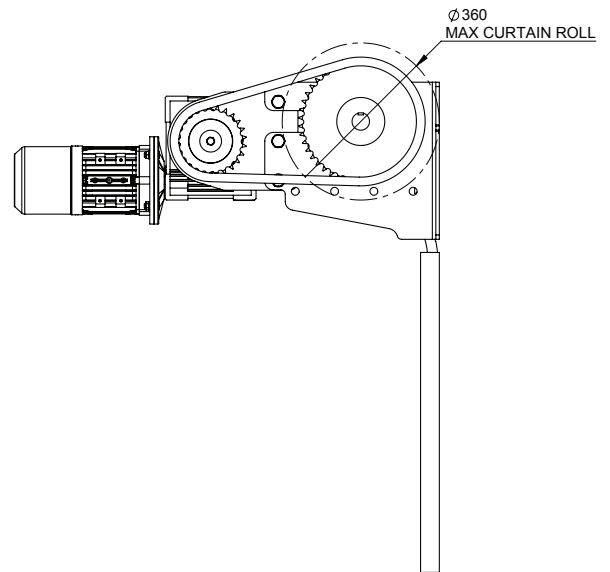

GRIFCO®

POWERING COMMERCIAL DOORS

U-Drive Sideroom Dimensions

Ideal for installations with narrow sideroom

Chamberlain Australia Pty Ltd

Head Office - Unit 1, 75 Epping Rd North Ryde NSW 2113
Manufacturing - 15 Dell Rd, West Gosford NSW 2250