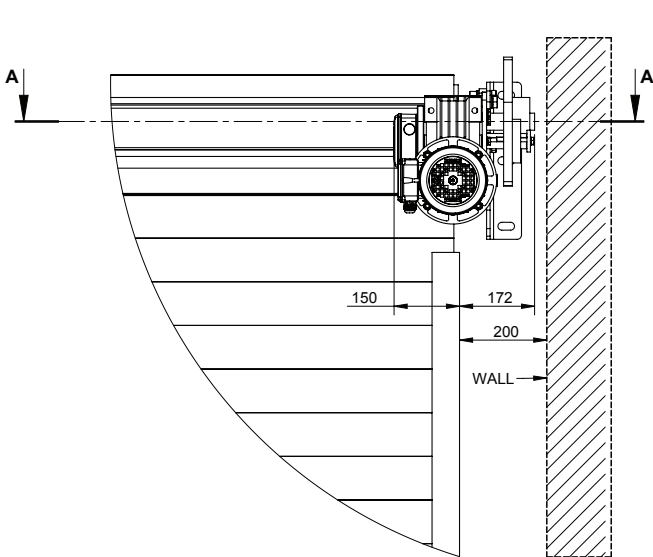

GRIFCO®

POWERING COMMERCIAL DOORS

U-Drive Sideroom Dimensions

Ideal for installations with narrow sideroom

Chamberlain Australia Pty Ltd

Head Office - Unit 1, 75 Epping Rd North Ryde NSW 2113
Manufacturing - 15 Dell Rd, West Gosford NSW 2250