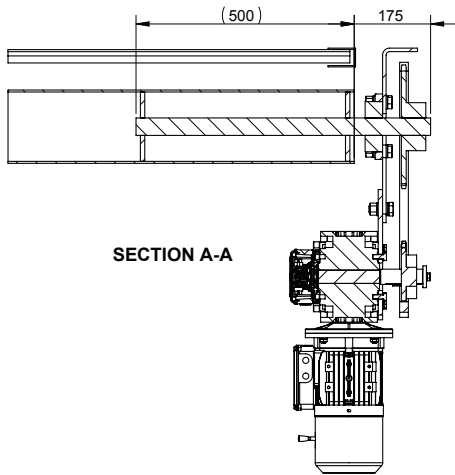

GRIFCO®

POWERING COMMERCIAL DOORS

U-Drive Sideroom Dimensions

Ideal for installations with narrow sideroom

Chamberlain Australia Pty Ltd

Head Office - Unit 1, 75 Epping Rd North Ryde NSW 2113
Manufacturing - 15 Dell Rd, West Gosford NSW 2250