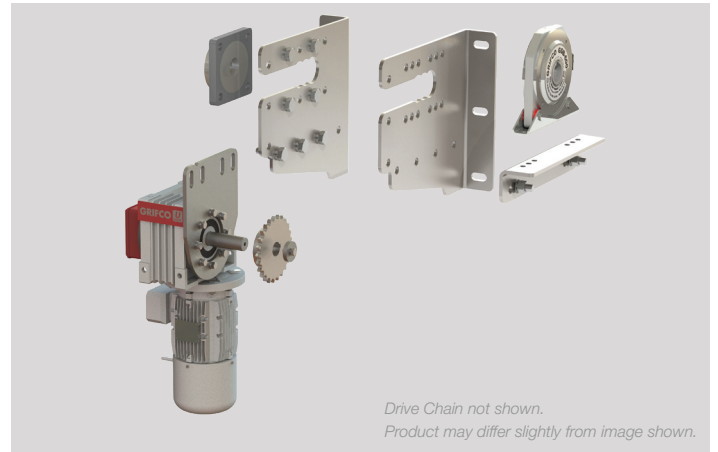

GRIFCO®

POWERING COMMERCIAL DOORS

U-Drive Sideroom Dimensions

Ideal for installations with narrow sideroom

Chamberlain Australia Pty Ltd

Head Office - Unit 1, 75 Epping Rd North Ryde NSW 2113
Manufacturing - 15 Dell Rd, West Gosford NSW 2250