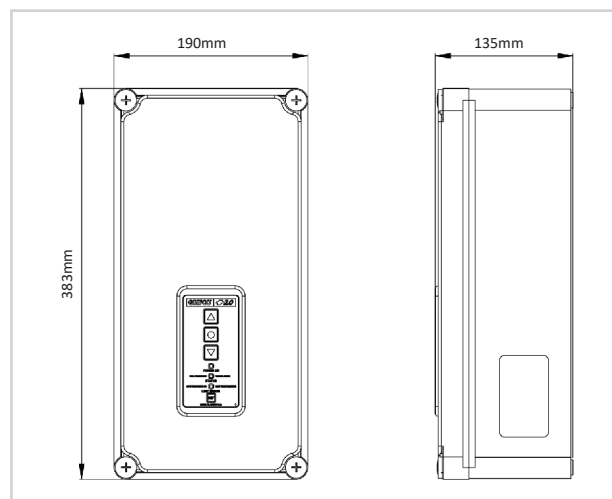

Product may differ slightly from image shown.

Chamberlain Australia Pty Ltd

Head Office - Unit 1, 75 Epping Rd North Ryde NSW 2113
Manufacturing - 15 Dell Rd, West Gosford NSW 2250

Chamberlain New Zealand Ltd

17A Arrenway Dr, Rosedale 0632 Auckland NZ

AU: 1800 GRIFCO | www.grifco.com.au
NZ: 0800 653 667 | www.grifco.co.nz

Chamberlain Branches

Sydney - Unit 1, 75 Epping Rd North Ryde NSW 2113
Melbourne - Unit 18, 85-91 Keilor Park Dr Tullamarine VIC 3043
Brisbane - Unit 19, 140 Wecker Rd Mansfield QLD 4122
Perth - 54 Milrose Dr Malaga WA 6090